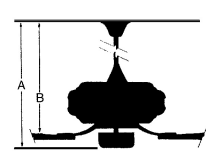

## MEASUREMENTS

Blade Finish:	Reversible Blades:		
	<b>No</b>		
Blade Material:	Slope:		
<b>ABS</b>	<b>Yes</b>		
Blade Sweep:	No. of Blades:	Blade Pitch:	Hanging Weight:
<b>65"</b>	<b>8</b>	<b>9 DEGREES</b>	<b>19.84</b>
Downrod 1:	Downrod 1 Outside Dia:	Downrod 2:	Downrod 2 Outside Dia:
<b>6.</b>	<b>.75</b>		
Ceiling to Lowest Point: (Dim A)	Ceiling to Blade (Dim B)	Lead Wire:	Motor Size:
<b>13.5</b>	<b>12.75</b>	<b>80 INCH</b>	<b>DC/123x30MM</b>